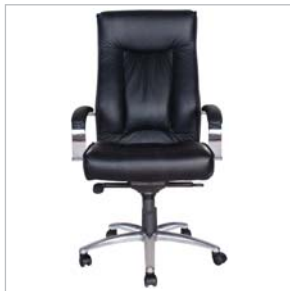

BURO PREMIER CHAIR

A stylish addition to the boardroom or office, this large, plush leather seated executive chair offers body weight tension adjustment for superior comfort, with polished aluminium base and upholstered armrests.

PRODUCT CODE 194

FABRIC AND COLOURS

Leather seated L3 Black

SPECIFICATIONS

Max. user weight: 140kg
Daily sitting hours: 8+
Overall size (mm): 675w x 1250h x 680d
Back size (mm): 527w x 806h
Seat size (mm): 527w x 540d
Seat height (mm): 520–580

FEATURES

- Adjustable seat height
- Knee tilt, synchronised seat and backrest angle with locking adjustment
- Body weight tension adjustment

OPTIONS

- Soft PU castors (PC016)

10
YEAR
GUARANTEE